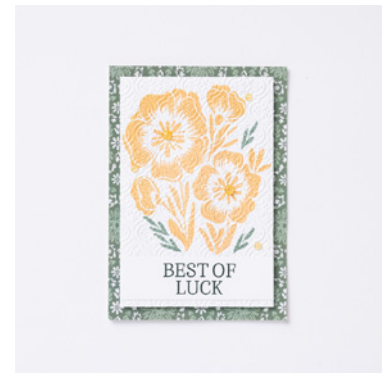

BUNDLES

158652 - Lovely & Lasting Bundle (English)

INSTRUCTIONS

TECHNIQUES:

- Stamping off

PAGE #: 24

CRAFTER LEVEL: Avid

CARD BASE SIZE: