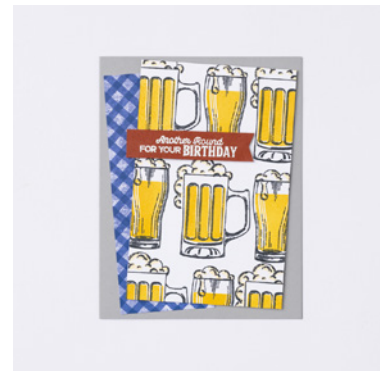

INSTRUCTIONS

TECHNIQUES:

- Create your own DSP
- Heat Embossing