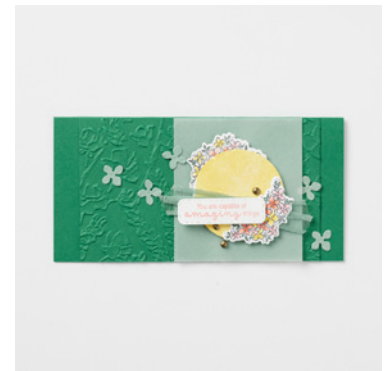

INSTRUCTIONS

Card size: 3 x 6

TECHNIQUES:

- Stampin' Blends Coloring