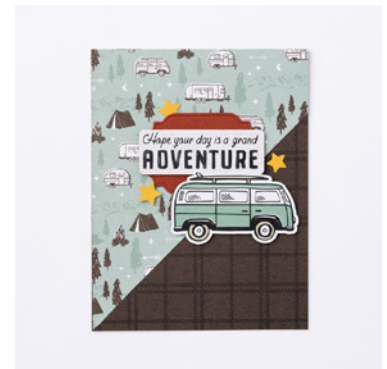

INSTRUCTIONS