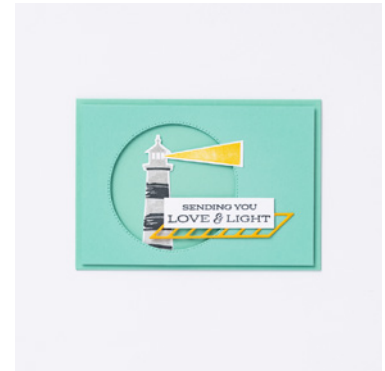

PAGE #: 100   **CRAFTER LEVEL:** Casual   **CARD BASE SIZE:** Notecard

PAPER

131297 - Coastal Cabana 8-1/2" X 11" Cardstock, 146989 - Mango Melody 8-1/2" X 11" Cardstock, 159276 - Basic White 8-1/2" X 11" Cardstock

INK

132708 - Tuxedo Black Memento Ink Pad, 147094 - Daffodil Delight Classic Stampin' Pad, 147113 - Smoky Slate Classic Stampin' Pad

TOOLS

104430 - Stampin' Dimensionals, 152813 - Stampin' Seal, 159183 - Stylish Shapes Dies

BUNDLES

158907 - Lighthouse Point Bundle (English)

INSTRUCTIONS