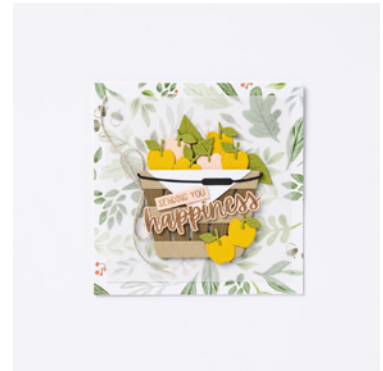

PAGE #: 34

CRAFTER LEVEL: Avid

CARD BASE SIZE: Square 4"

PAPER

100702 - Old Olive 8-1/2" X 11" Cardstock, 101856 - Vellum 8-1/2" X 11" Cardstock, 115318 - Soft Suede 8-1/2" X 11" Cardstock, 120953 - Crumb Cake 8-1/2" X 11" Cardstock, 121045 - Basic Black 8-1/2" X 11" Cardstock, 131199 - Crushed Curry 8-1/2" X 11" Cardstock, 146985 - Petal Pink 8-1/2" X 11" Cardstock, 158941 - Happy Forest Friends 12" X 12" (30.5 X 30.5 Cm) Designer Series Paper, 159276 - Basic White 8-1/2" X 11" Cardstock

INK

147115 - Soft Suede Classic Stampin' Pad

TOOLS

103683 - Mini Glue Dots, 104430 - Stampin' Dimensionals, 152813 - Stampin' Seal

EMBELLISHMENTS

104199 - Linen Thread

BUNDLES

158680 - Cheerful Basket Bundle (English)

INSTRUCTIONS

TECHNIQUES:

- Fussy cutting

PAGE #: 34

CRAFTER LEVEL: Casual

CARD BASE SIZE: Standard A2

PAPER

100702 - Old Olive 8-1/2" X 11" Cardstock, 101910 - Shimmery White 8-1/2" X 11" Cardstock, 158973 - Awash In Beauty 12" X 12" (30.5 X 30.5 Cm) Designer Series Paper

INK

101406 - Jet Black Stazon Pad, 147052 - Flirty Flamingo Classic Stampin' Pad, 147087 - Crushed Curry Classic Stampin' Pad

TOOLS

103683 - Mini Glue Dots, 104430 - Stampin' Dimensionals, 151298 - Water Painters, 152813 - Stampin' Seal

BUNDLES

158680 - Cheerful Basket Bundle (English)