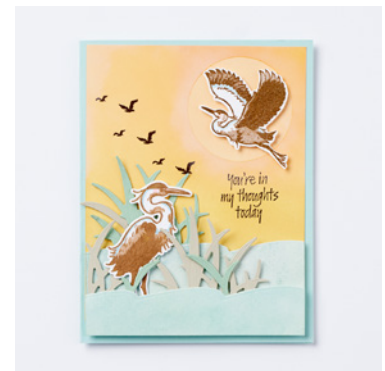

INSTRUCTIONS

TECHNIQUES:

- Blending Brushes
- Heat Embossing
- Stampin' Blends Coloring
- Watercolor • Wash