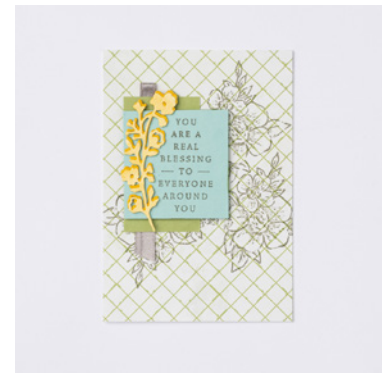

PAGE #: 75

CRAFTER LEVEL: Casual

CARD BASE SIZE: Notecard

PAPER

146978 - Subtles 8-1/2" X 11" Cardstock, 159161 - Design A Daydream 12" X 12" (30.5 X 30.5 Cm) Host Designer Series Paper, 159276 - Basic White 8-1/2" X 11" Cardstock

INK

147087 - Crushed Curry Classic Stampin' Pad, 147118 - Gray Granite Classic Stampin' Pad

TOOLS

104430 - Stampin' Dimensionals, 110755 - Multipurpose Liquid Glue, 153611 - Blending Brushes

EMBELLISHMENTS

152463 - Gray Granite 1/4" (6.4 Mm) Shimmer Ribbon

BUNDLES

157939 - Blessings Of Home Bundle (English)

INSTRUCTIONS

Use blending brushes to color die cut flowers.

TECHNIQUES:

- Blending Brushes

PAGE #: 75

CRAFTER LEVEL: Avid

CARD BASE SIZE: Standard A2

STAMPS

157930 - Blessings Of Home Cling Stamp Set (English)

PAPER

100702 - Old Olive 8-1/2" X 11" Cardstock, 122924 - Pool Party 8-1/2" X 11" Cardstock, 159276 - Basic White 8-1/2" X 11" Cardstock

INK

102283 - Versamark Pad, 154887 - Highland Heather Stampin' Blends Combo Pack, 154892 - Old Olive Stampin' Blends Combo Pack, 154894 - Pool Party Stampin' Blends Combo Pack, 155518 - Fresh Freesia Stampin' Blends Combo Pack

TOOLS

104430 - Stampin' Dimensionals, 110755 - Multipurpose Liquid Glue, 153608 - Banners Pick A Punch, 157938 - Flowers Of Home Dies

EMBELLISHMENTS

155554 - Basics Embossing Powders, 156408 - White 3/8" (1 Cm) Glittered Organdy Ribbon, 159185 - 2021-2023 In Color Opal Rounds