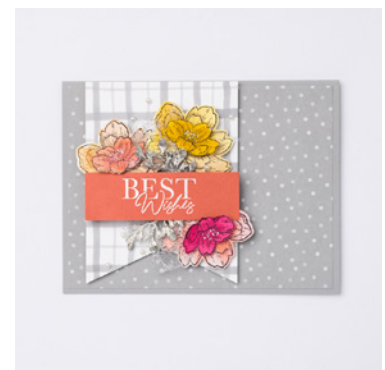

TECHNIQUES:

- Blender Pen Coloring
- Create your own DSP
- Fussy cutting
- Heat Embossing
- Stampin' Blends Coloring
- Watercolor • Wash