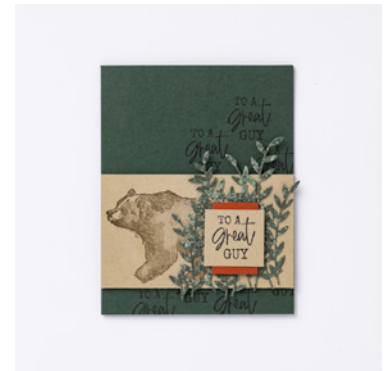

INSTRUCTIONS

TECHNIQUES:

- Other

PAGE #: 81   **CRAFTER LEVEL:** Casual   **CARD BASE SIZE:** Standard A2

PAPER

100867 - Night Of Navy 8-1/2" X 11" Cardstock, 159276 - Basic White 8-1/2" X 11" Cardstock

INK

147086 - Pumpkin Pie Classic Stampin' Pad, 147110 - Night Of Navy Classic Stampin' Pad, 147116 - Crumb Cake Classic Stampin' Pad

TOOLS

104430 - Stampin' Dimensionals, 152813 - Stampin' Seal, 155565 - Layering Diorama Dies

BUNDLES

157906 - Let's Set Sail Bundle (English)