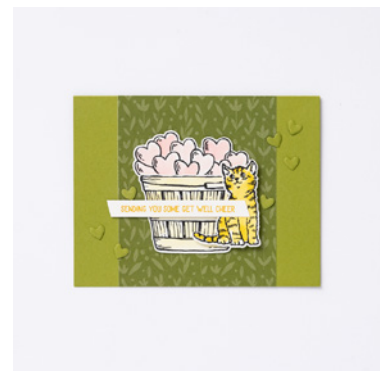

INSTRUCTIONS

TECHNIQUES:

- Watercolor • Detailed