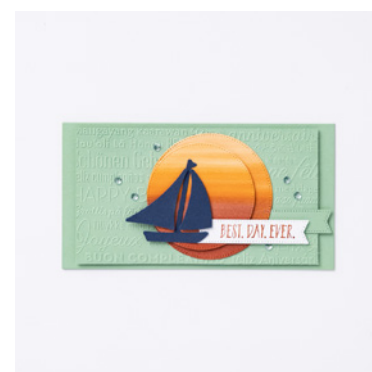

Stamp night of navy off for the 'sea' stamp image.

PAGE #: 81   **CRAFTER LEVEL:** Avid   **CARD BASE SIZE:** Standard A2

PAPER

100867 - Night Of Navy 8-1/2" X 11" Cardstock, 138337 - Mint Macaron 8-1/2" X 11" Cardstock, 159276 - Basic White 8-1/2" X 11" Cardstock

INK

147085 - Cajun Craze Classic Stampin' Pad, 154879 - Cajun Craze Stampin' Blends Combo Pack, 154897 - Pumpkin Pie Stampin' Blends Combo Pack

TOOLS

104430 - Stampin' Dimensionals, 110755 - Multipurpose Liquid Glue, 152813 - Stampin' Seal, 159111 - Let's Celebrate Embossing Folders, 159183 - Stylish Shapes Dies

EMBELLISHMENTS

159187 - For Everything Fancy Sequins

BUNDLES

157906 - Let's Set Sail Bundle (English)

INSTRUCTIONS

Card size: 3 1/2 x 6 1/2

TECHNIQUES:

- Stampin' Blends Coloring