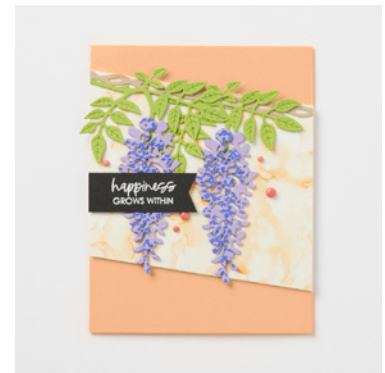

PAGE #: 92

CRAFTER LEVEL: Avid

CARD BASE SIZE: Standard A2

PAPER

120953 - Crumb Cake 8-1/2" X 11" Cardstock, 121045 - Basic Black 8-1/2" X 11" Cardstock, 146986 - Highland Heather 8-1/2" X 11" Cardstock, 155668 - Pale Papaya 8-1/2" X 11" Cardstock, 158919 - Lovely Layers 3-3/4" X 5" (9.5 X 12.7 Cm) Vellum, 159276 - Basic White 8-1/2" X 11" Cardstock

INK

102283 - Versamark Pad, 155519 - Pale Papaya Stampin' Blends Combo Pack, 159214 - Orchid Oasis Classic Stampin' Pad

TOOLS

103683 - Mini Glue Dots, 104430 - Stampin' Dimensionals, 110755 - Multipurpose Liquid Glue, 151298 - Water Painters, 152334 - Adhesive Sheets, 153608 - Banners Pick A Punch

EMBELLISHMENTS

155554 - Basics Embossing Powders, 159186 - 2022-2024 In Color Matte Decorative Dots

BUNDLES

158860 - Wisteria Wishes Bundle (English)

INSTRUCTIONS

Take blend on vellum piece and add 91% alcohol with painters. Dry then add to adhesive sheet. Then add to white cardstock.

TECHNIQUES:

- Heat Embossing
- No Line Watercolor

PAGE #: 93

CRAFTER LEVEL: Casual

CARD BASE SIZE: Notecard

STAMPS

158912 - Botanical Layers Cling Stamp Set (English)

PAPER

120953 - Crumb Cake 8-1/2" X 11" Cardstock, 158919 - Lovely Layers 3-3/4" X 5" (9.5 X 12.7 Cm) Vellum, 159276 - Basic White 8-1/2" X 11" Cardstock

INK

147089 - Garden Green Classic Stampin' Pad, 159214 - Orchid Oasis Classic Stampin' Pad

TOOLS

104430 - Stampin' Dimensionals, 110755 - Multipurpose Liquid Glue, 149699 - Stampin' Seal+, 152709 - Rectangular Postage Stamp Punch