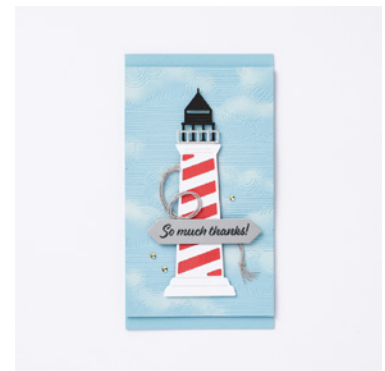

INSTRUCTIONS

Slim: 3.5 x 8.5