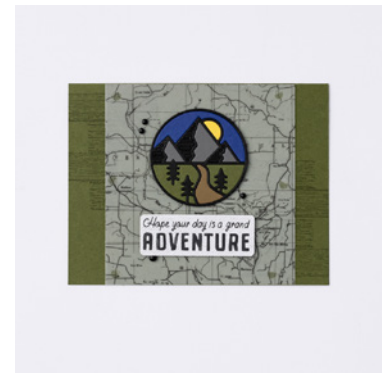

INK

147111 - Mossy Meadow Classic Stampin' Pad

TOOLS

103683 - Mini Glue Dots, 104430 - Stampin' Dimensionals, 159104 - Rugged Icons Dies

EMBELLISHMENTS

158146 - Classic Matte Dots

INSTRUCTIONS

TECHNIQUES: