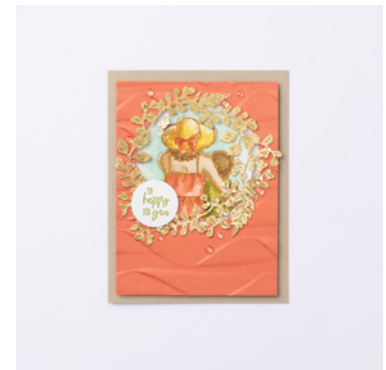

EMBELLISHMENTS

152464 - Elegant Faceted Gems

TECHNIQUES:

- Watercolor • Detailed
- Watercolor – No Line

INSTRUCTIONS