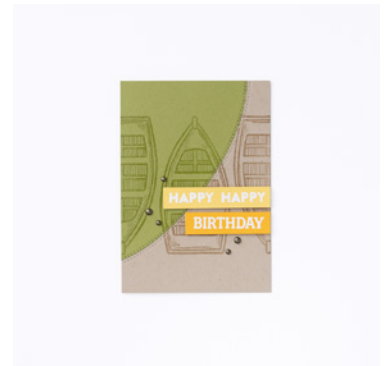

INSTRUCTIONS

Clear emboss boats.

TECHNIQUES:

- Heat Embossing