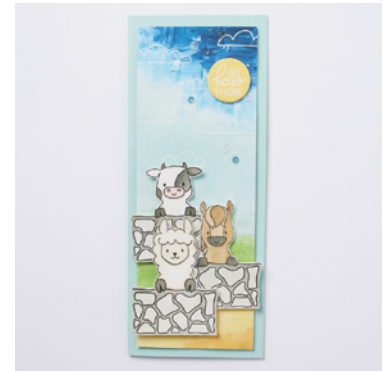

TOOLS

104430 - Stampin' Dimensionals, 151298 - Water Painters, 158046 - Beautiful Shapes Dies

EMBELLISHMENTS

155554 - Basics Embossing Powders, 159187 - For Everything Fancy Sequins

INSTRUCTIONS

Card size: Slim 3 1/2 x 8 1/2