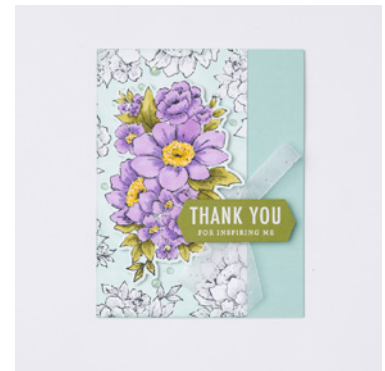

INSTRUCTIONS

TECHNIQUES:

- Create your own DSP
- Heat Embossing
- Stampin' Blends Coloring