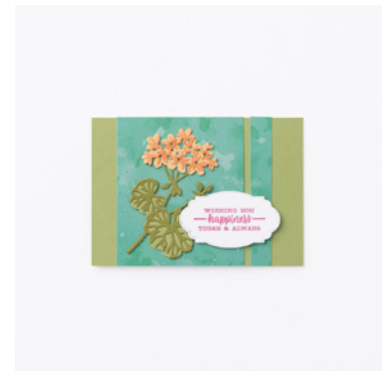

INSTRUCTIONS

TECHNIQUES:

- Stampin' Blends Coloring