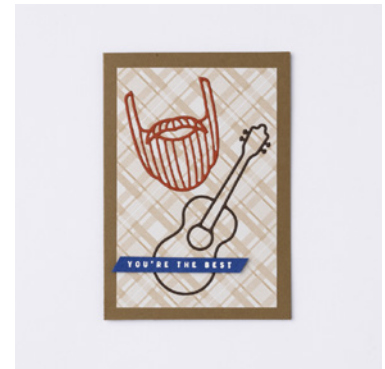

INSTRUCTIONS