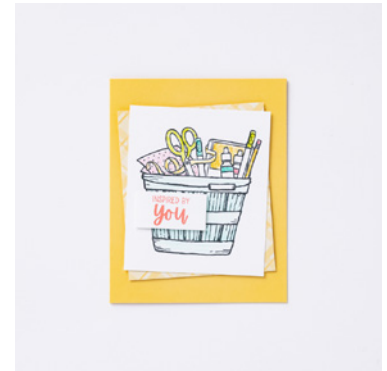

PAGE #: 34   **CRAFTER LEVEL:** Casual   **CARD BASE SIZE:** Standard A2

STAMPS

158674 - Cheerful Basket Photopolymer Stamp Set (English)

PAPER

105118 - So Saffron 8-1/2" X 11" Cardstock, 159255 - Subtles 6" X 6" (15.2 X 15.2 Cm) Designer Series Paper, 159276 - Basic White 8-1/2" X 11" Cardstock

INK

132708 - Tuxedo Black Memento Ink Pad, 147052 - Flirty Flamingo Classic Stampin' Pad, 149014 - Watercolor Pencils Assortment 2

TOOLS

104430 - Stampin' Dimensionals, 152813 - Stampin' Seal

INSTRUCTIONS

Watercolor pencils: Coastal, Flirty, Curry, Granny apple.