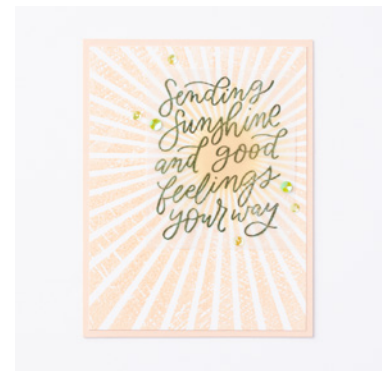

159187 - For Everything Fancy Sequins

INSTRUCTIONS

TECHNIQUES:

- Other

PAGE #: 116 **CRAFTER LEVEL:** Avid **CARD BASE SIZE:** Square 4"

STAMPS

155474 - One Happy Family Cling Stamp Set (English), 158930 - Pretty Medallion Cling Stamp Set