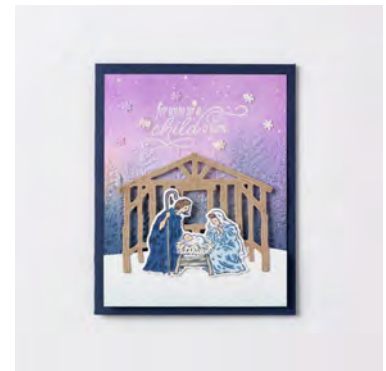

INSTRUCTIONS

4"x5"

TECHNIQUES:

- Creating an ombre effect
- Splattering
- Stampin' Blends Coloring