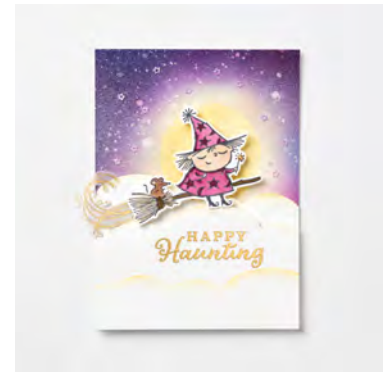

PAGE #: 59

CRAFTER LEVEL: Avid

CARD BASE SIZE: Standard A2

STAMPS

153410 - Flight Of Fancy Cling Stamp Set, 153456 - Celebration Tidings Photopolymer Stamp Set (English)

PAPER

101856 - Vellum 8-1/2" X 11" Cardstock, 140272 - Whisper White 8-1/2" X 11" Thick Cardstock

INK

102283 - Versamark Pad, 141897 - Wink Of Stella Clear Glitter Brush, 144602 - Stampin' Blends Combo Pack Rich Razzleberry, 144606 - Stampin' Blends Ivory, 144607 - Stampin' Blends Bronze, 147046 - Shimmer Paint Frost White, 147091 - Classic Stampin' Pad Rich Razzleberry, 147098 - Classic Stampin' Pad Pacific Point, 147099 - Classic Stampin' Pad Gorgeous Grape, 147109 - Classic Stampin' Pad So Saffron, 147273 - Stampin' Blends Combo Pack Soft Suede, 147278 - Stampin' Blends Combo Pack Flirty Flamingo, 149557 - So Saffron Stampin' Blends Combo Pack, 153117 - Magenta Madness Classic Stampin' Pad

TOOLS

110755 - Multipurpose Liquid Glue, 126185 - Stampin' Spritzer, 133782 - 2" (5.1 Cm) Circle Punch, 149699 - Stampin' Seal+, 152708 - Happy Dies (En), 152815 - Foam Adhesive Sheets

EMBELLISHMENTS

109129 - Gold Stampin' Emboss Powder, 146282 - Metallic Pearls, 150443 - Snowflake Sequins

INSTRUCTIONS

4" X 5.5"

TECHNIQUES:

- Creating an ombre effect
- Fussy cutting
- Heat Embossing
- Masking
- Splattering
- Stampin' Blends Coloring

PAGE #: 59

CRAFTER LEVEL: Avid

CARD BASE SIZE: Square 4"

STAMPS

153410 - Flight Of Fancy Cling Stamp Set, 153456 - Celebration Tidings Photopolymer Stamp Set (English)

PAPER

122924 - Pool Party 8-1/2" X 11" Cardstock, 149612 - Fluid 100 Watercolor Paper, 153079 - Just Jade 8-1/2" X 11" Cardstock

INK

101406 - Stazon Pad Jet Black, 102283 - Versamark Pad, 141897 - Wink Of Stella Clear Glitter Brush, 147052 - Classic Stampin' Pad Flirty Flamingo, 147097 - Classic Stampin' Pad Coastal Cabana, 147099 - Classic Stampin' Pad Gorgeous Grape, 147107 - Classic Stampin' Pad Pool Party, 147108 - Classic Stampin' Pad Petal Pink, 153114 - Cinnamon Cider Classic Stampin' Pad

TOOLS

104430 - Stampin' Dimensionals, 133773 - Sponge Daubers, 146320 - Detailed Trio Punch, 149699 - Stampin' Seal+, 151298 - Water Painters, 152323 - Stitched Shapes Dies

EMBELLISHMENTS

109132 - White Stampin' Emboss Powder, 151193 - Champagne Rhinestone Basic Jewels, 152477 - Artistry Blooms Adhesive-Backed Sequins, 153553 - Basketweave & Metallic Ribbon Combo Pack