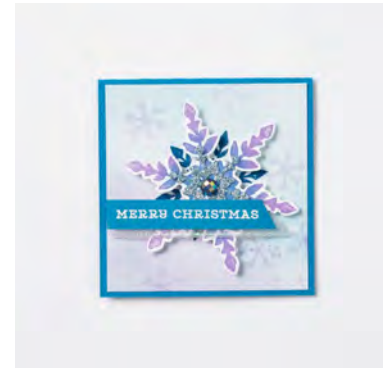

INSTRUCTIONS

TECHNIQUES:

- Stamping off
- Heat Embossing